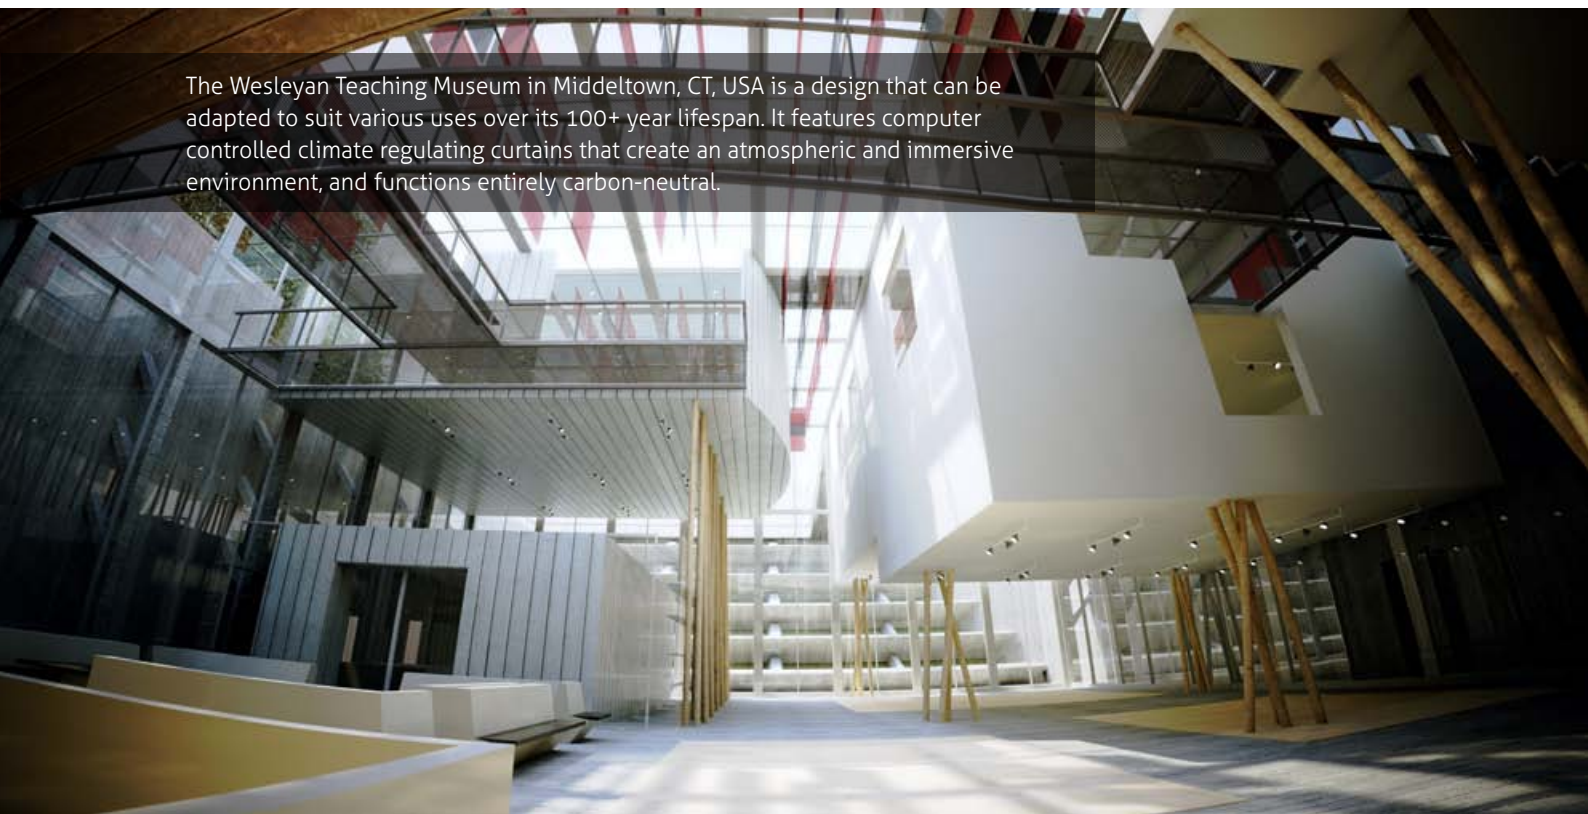

The Wesleyan Teaching Museum in Middeltown, CT, USA is a design that can be adapted to suit various uses over its 100+ year lifespan. It features computer controlled climate regulating curtains that create an atmospheric and immersive environment, and functions entirely carbon-neutral.