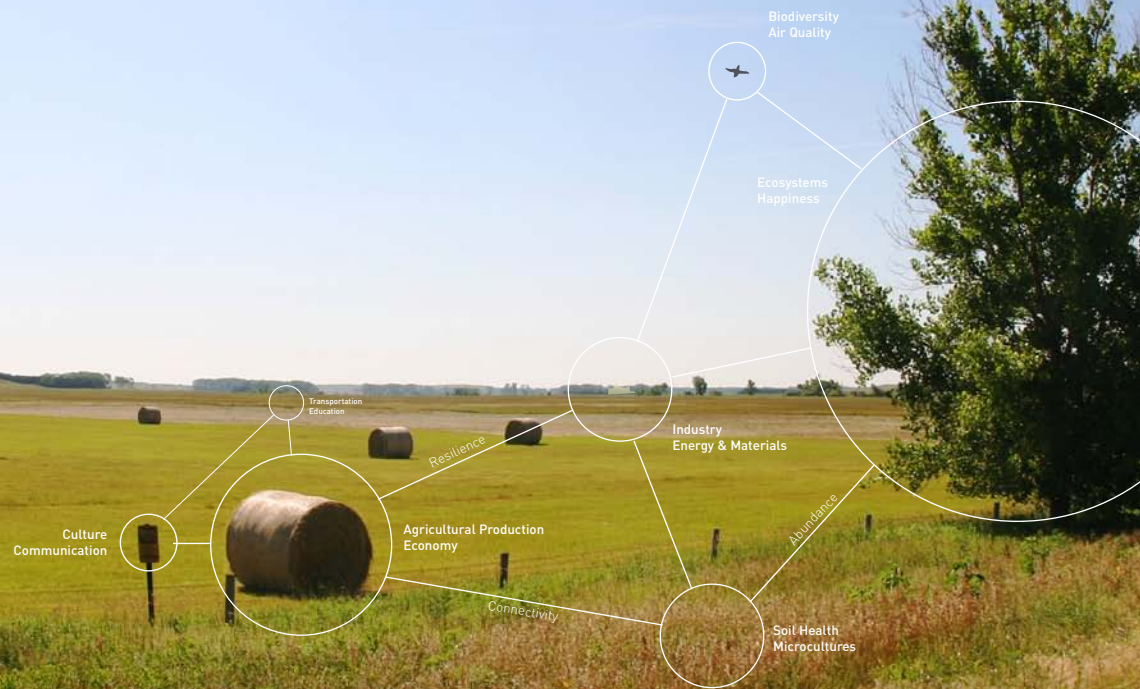

## Symbiosis in Development

integrated sustainable development method

**Symbiosis in Development is a comprehensive systems-based theory, method, process, and set of tools for truly integrated sustainable development. It allows large groups of multi-disciplinary professionals to work together and find symbiotic solutions to complex problems.**

The analysis unearths solutions, discovers symbioses, and the pathways to reach them effectively.