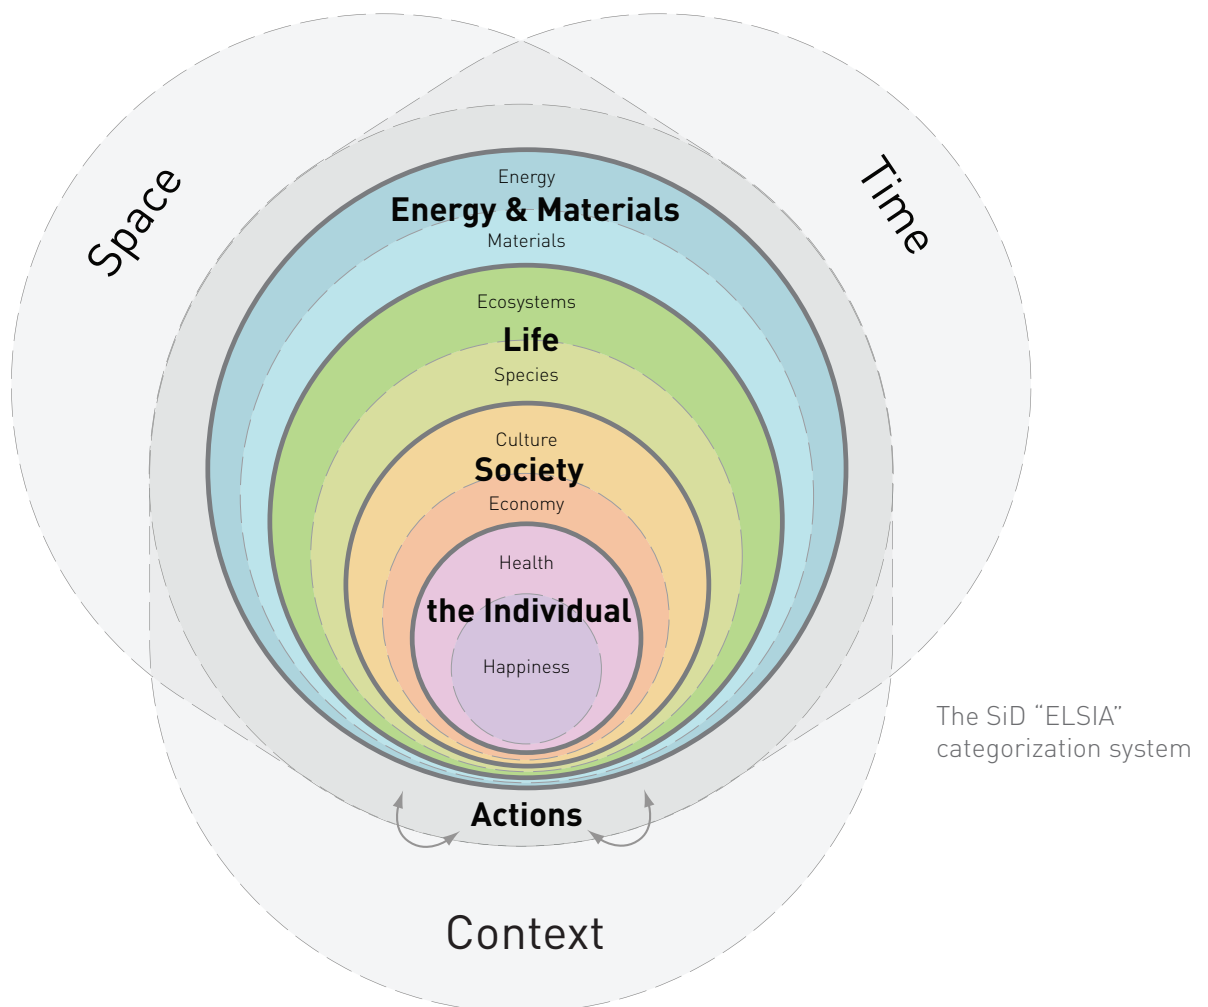

Delivering higher level intelligence to development trajectories.

Except developed the Symbiosis in Development (SiD) methodology in-house to solve complex, multi-faceted problems such as that of sustainable design.

SiD guides developers, designers, and decision-makers in incorporating problems beyond material and energy use by extending the problem statement to include social, ecological, economic, and political issues.

What is sustainability? How do we know for sure what's the right way forward? Which people should I work with to innovate quickly?

These are all questions SiD can help answer by providing lasting insight into the issues at hand. Any SiD trajectory is an investment in knowledge, understanding, and future development trajectories.